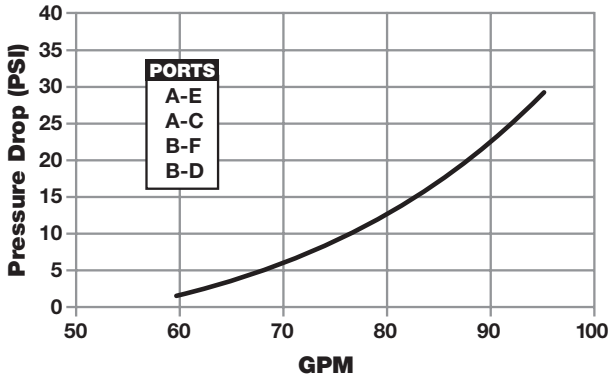

DSP40-1 Pressure Drop Curve

DSP40-2 Pressure Drop Curve

DS70 Pressure Drop Curve

DS70HP Pressure Drop Curve

DS100 Pressure Drop Curve

DS100HP Pressure Drop Curve

FEROY COMPANY, INC.

PERFORMANCE CURVES

DS150 Pressure Drop Curve

SP70 Pressure Drop Curve

SP100 Pressure Drop Curve

SP150 Pressure Drop Curve

SS100 Pressure Drop Curve