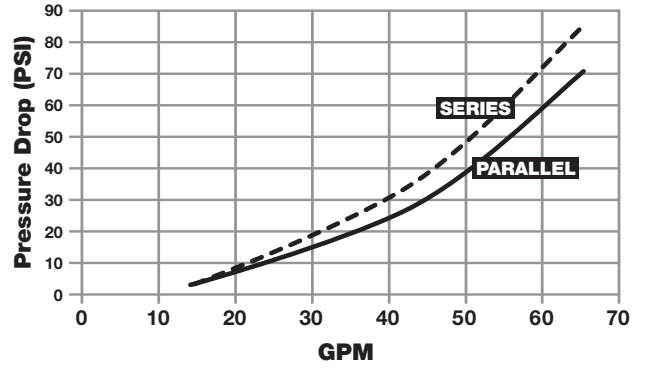

DSP40-1 Pressure Drop Curve

DSP40-2 Pressure Drop Curve

DS70 Pressure Drop Curve

DS70HP Pressure Drop Curve

DS100 Pressure Drop Curve

DS100HP Pressure Drop Curve

FEROY COMPANY, INC.

PERFORMANCE CURVES

DS150 Pressure Drop Curve

SP70 Pressure Drop Curve

SP100 Pressure Drop Curve

SP150 Pressure Drop Curve

SS100 Pressure Drop Curve