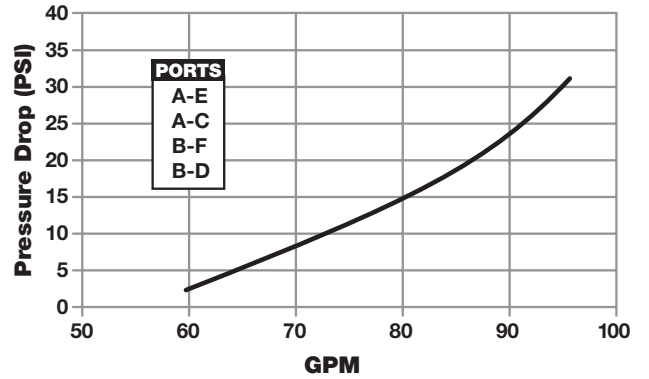

DSP40-1 Pressure Drop Curve

DSP40-2 Pressure Drop Curve

DS70 Pressure Drop Curve

DS70HP Pressure Drop Curve

DS100 Pressure Drop Curve

DS100HP Pressure Drop Curve

FEROY COMPANY, INC.

PERFORMANCE CURVES

DS150 Pressure Drop Curve

SP70 Pressure Drop Curve

SP100 Pressure Drop Curve

SP150 Pressure Drop Curve

SS100 Pressure Drop Curve