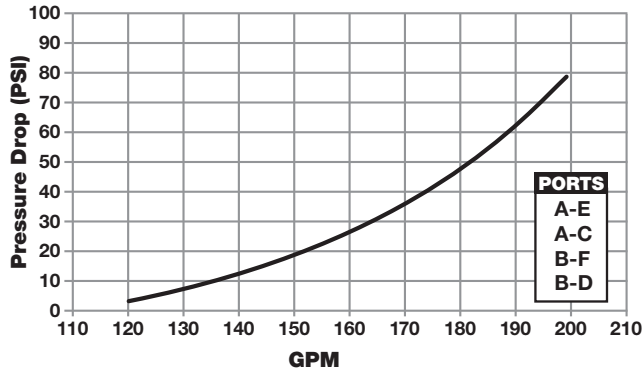

DSP40-1 Pressure Drop Curve

DSP40-2 Pressure Drop Curve

DS70 Pressure Drop Curve

DS70HP Pressure Drop Curve

DS100 Pressure Drop Curve

DS100HP Pressure Drop Curve

FEROY COMPANY, INC.

PERFORMANCE CURVES

DS150 Pressure Drop Curve

SP70 Pressure Drop Curve

SP100 Pressure Drop Curve

SP150 Pressure Drop Curve

SS100 Pressure Drop Curve