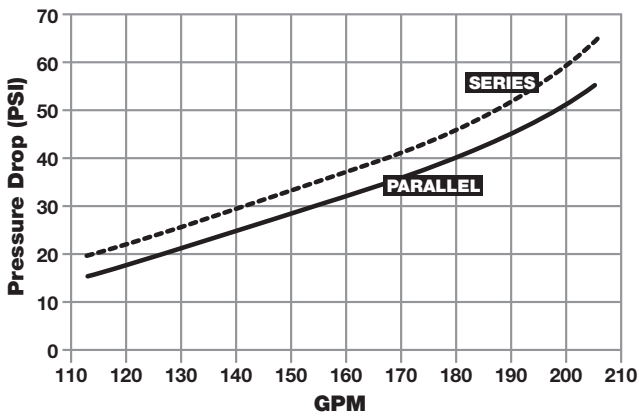

DSP40-1 Pressure Drop Curve

DSP40-2 Pressure Drop Curve

DS70 Pressure Drop Curve

DS70HP Pressure Drop Curve

DS100 Pressure Drop Curve

DS100HP Pressure Drop Curve

FEROY COMPANY, INC.

PERFORMANCE CURVES

DS150 Pressure Drop Curve

SP70 Pressure Drop Curve

SP100 Pressure Drop Curve

SP150 Pressure Drop Curve

SS100 Pressure Drop Curve