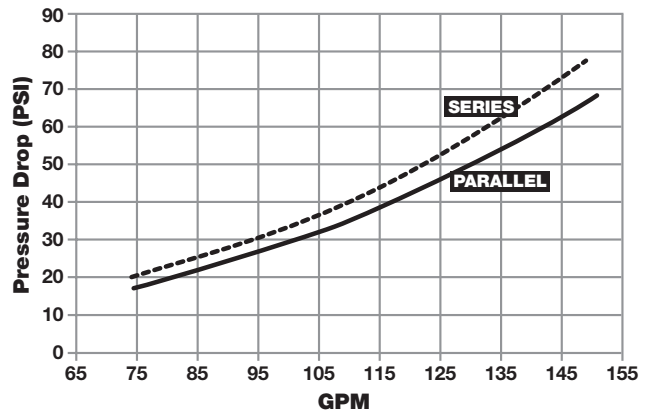

DSP40-1 Pressure Drop Curve

DSP40-2 Pressure Drop Curve

DS70 Pressure Drop Curve

DS70HP Pressure Drop Curve

DS100 Pressure Drop Curve

DS100HP Pressure Drop Curve

FEROY COMPANY, INC.

PERFORMANCE CURVES

DS150 Pressure Drop Curve

SP70 Pressure Drop Curve

SP100 Pressure Drop Curve

SP150 Pressure Drop Curve

SS100 Pressure Drop Curve