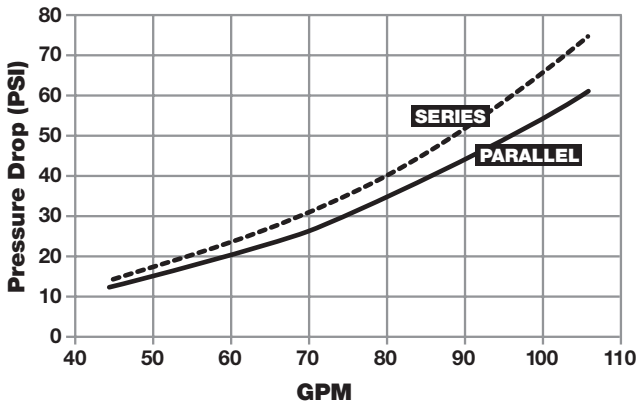

DSP40-1 Pressure Drop Curve

DSP40-2 Pressure Drop Curve

DS70 Pressure Drop Curve

DS70HP Pressure Drop Curve

DS100 Pressure Drop Curve

DS100HP Pressure Drop Curve

FEROY COMPANY, INC.

PERFORMANCE CURVES

DS150 Pressure Drop Curve

SP70 Pressure Drop Curve

SP100 Pressure Drop Curve

SP150 Pressure Drop Curve

SS100 Pressure Drop Curve