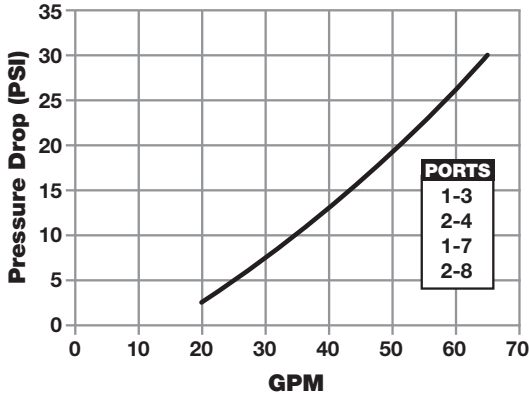

DSP40-1 Pressure Drop Curve

DSP40-2 Pressure Drop Curve

DS70 Pressure Drop Curve

DS70HP Pressure Drop Curve

DS100 Pressure Drop Curve

DS100HP Pressure Drop Curve

FEROY COMPANY, INC.

PERFORMANCE CURVES

DS150 Pressure Drop Curve

SP70 Pressure Drop Curve

SP100 Pressure Drop Curve

SP150 Pressure Drop Curve

SS100 Pressure Drop Curve