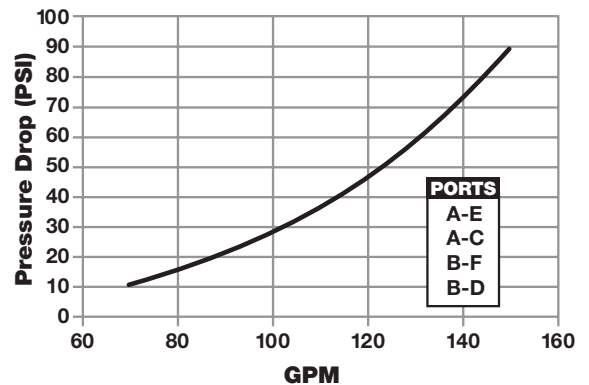

DSP40-1 Pressure Drop Curve

DSP40-2 Pressure Drop Curve

DS70 Pressure Drop Curve

DS70HP Pressure Drop Curve

DS100 Pressure Drop Curve

DS100HP Pressure Drop Curve

FEROY COMPANY, INC.

PERFORMANCE CURVES

DS150 Pressure Drop Curve

SP70 Pressure Drop Curve

SP100 Pressure Drop Curve

SP150 Pressure Drop Curve

SS100 Pressure Drop Curve